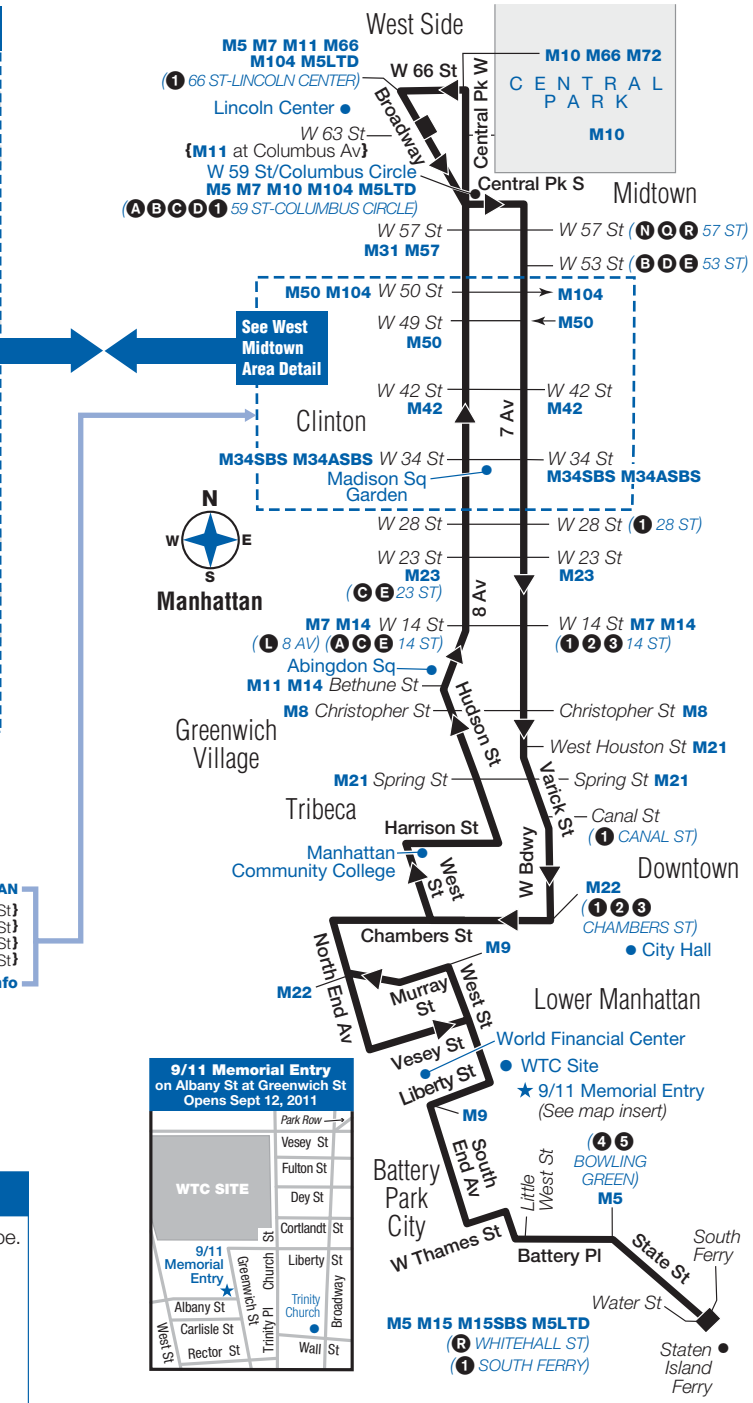

ma020a13086_cs

M20 MAP LEGEND

Local/Limited/SBS Bus Transfers: shown in bold blue type.
Express Bus Transfers: shown in bold black type.

■ Terminal

④ **STATION NAME**

Connecting Subway Line

MTA **Metro-North**
Station Name

● Point of Interest